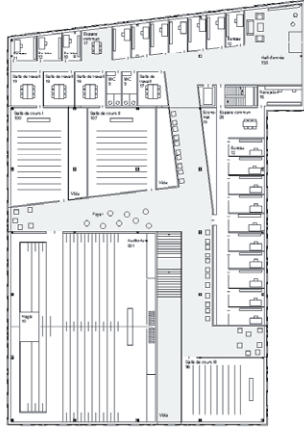

Competition for the new IDHEAP building At the interface of theory and practice, the IDHEAP is characterized by intense interactions between research, teaching and provision of expertise and advice. In this sense, the creation of a continuous meeting and communication space at the heart of this new center generates a dynamic interface, which connects the project components.

FLOOR PLAN LEVEL +2

FLOOR PLAN LEVEL +4

FLOOR LEVEL +1

FLOOR LEVEL +3

LOCATION

Competition for the new IDHEAP building

Client

Swiss Graduate School of Public Administration (IDHEAP)