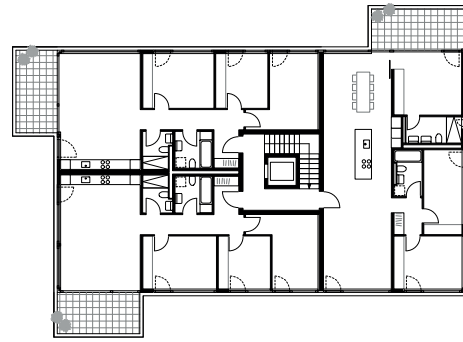

Vieux-Patriotes La Chaux-de-Fonds

The architecture of these two boldly contemporary buildings fits into a spirit of dialogue and complementarity with existing neighbouring buildings while asserting their own identity. The two upper floors are set back to provide spacious west-facing terraces. Floor plans are both rational and functional and offer generous space. The buildings have three levels plus an attic. Each flat offers a smooth-flowing living area – open kitchen, dining room, living room, terrace or balcony. The generous spatial dimensions are accentuated by the creation of a long strip of panoramic windows bringing in natural light and opening up a clear view out over the surrounding landscape.