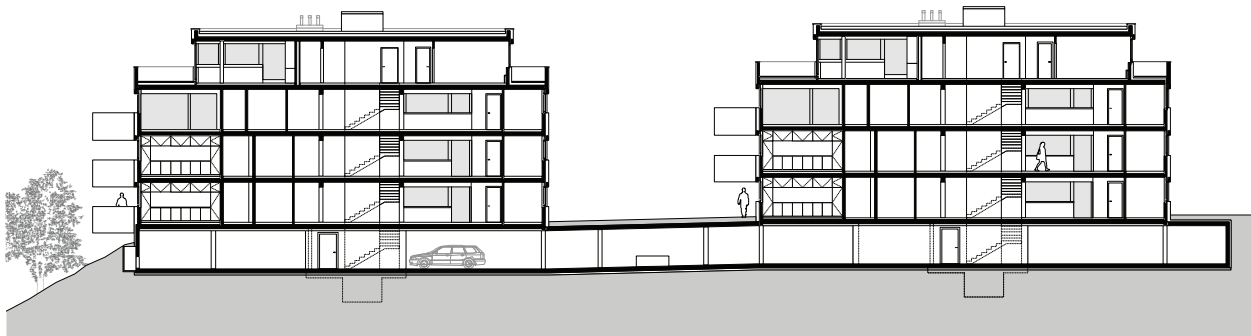

Vieux-Patriotes La Chaux-de-Fonds

The architecture of these two boldly contemporary buildings fits into a spirit of dialogue and complementarity with existing neighbouring buildings while asserting their own identity. The two upper floors are set back to provide spacious west-facing terraces. Floor plans are both rational and functional and offer generous space. The buildings have three levels plus an attic. Each flat offers a smooth-flowing living area – open kitchen, dining room, living room, terrace or balcony. The generous spatial dimensions are accentuated by the creation of a long strip of panoramic windows bringing in natural light and opening up a clear view out over the surrounding landscape.

First floor plans

Sections

Vieux-Patriotes La Chaux-de-Fonds

Location

La Chaux-de-Fonds

Client

Les Vieux-Patriotes SA

Program