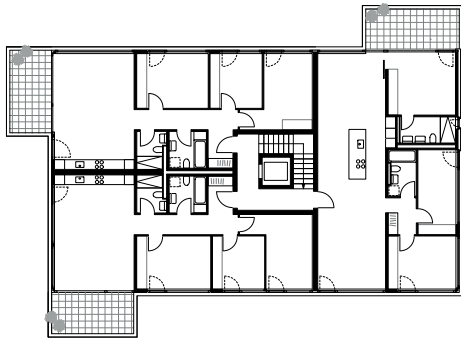

Vieux-Patriotes La Chaux-de-Fonds

The architecture of these two boldly contemporary buildings fits into a spirit of dialogue and complementarity with existing neighbouring buildings while asserting their own identity. The two upper floors are set back to provide spacious west-facing terraces. Floor plans are both rational and functional and offer generous space. The buildings have three levels plus an attic. Each flat offers a smooth-flowing living area – open kitchen, dining room, living room, terrace or balcony. The generous spatial dimensions are accentuated by the creation of a long strip of panoramic windows bringing in natural light and opening up a clear view out over the surrounding landscape.